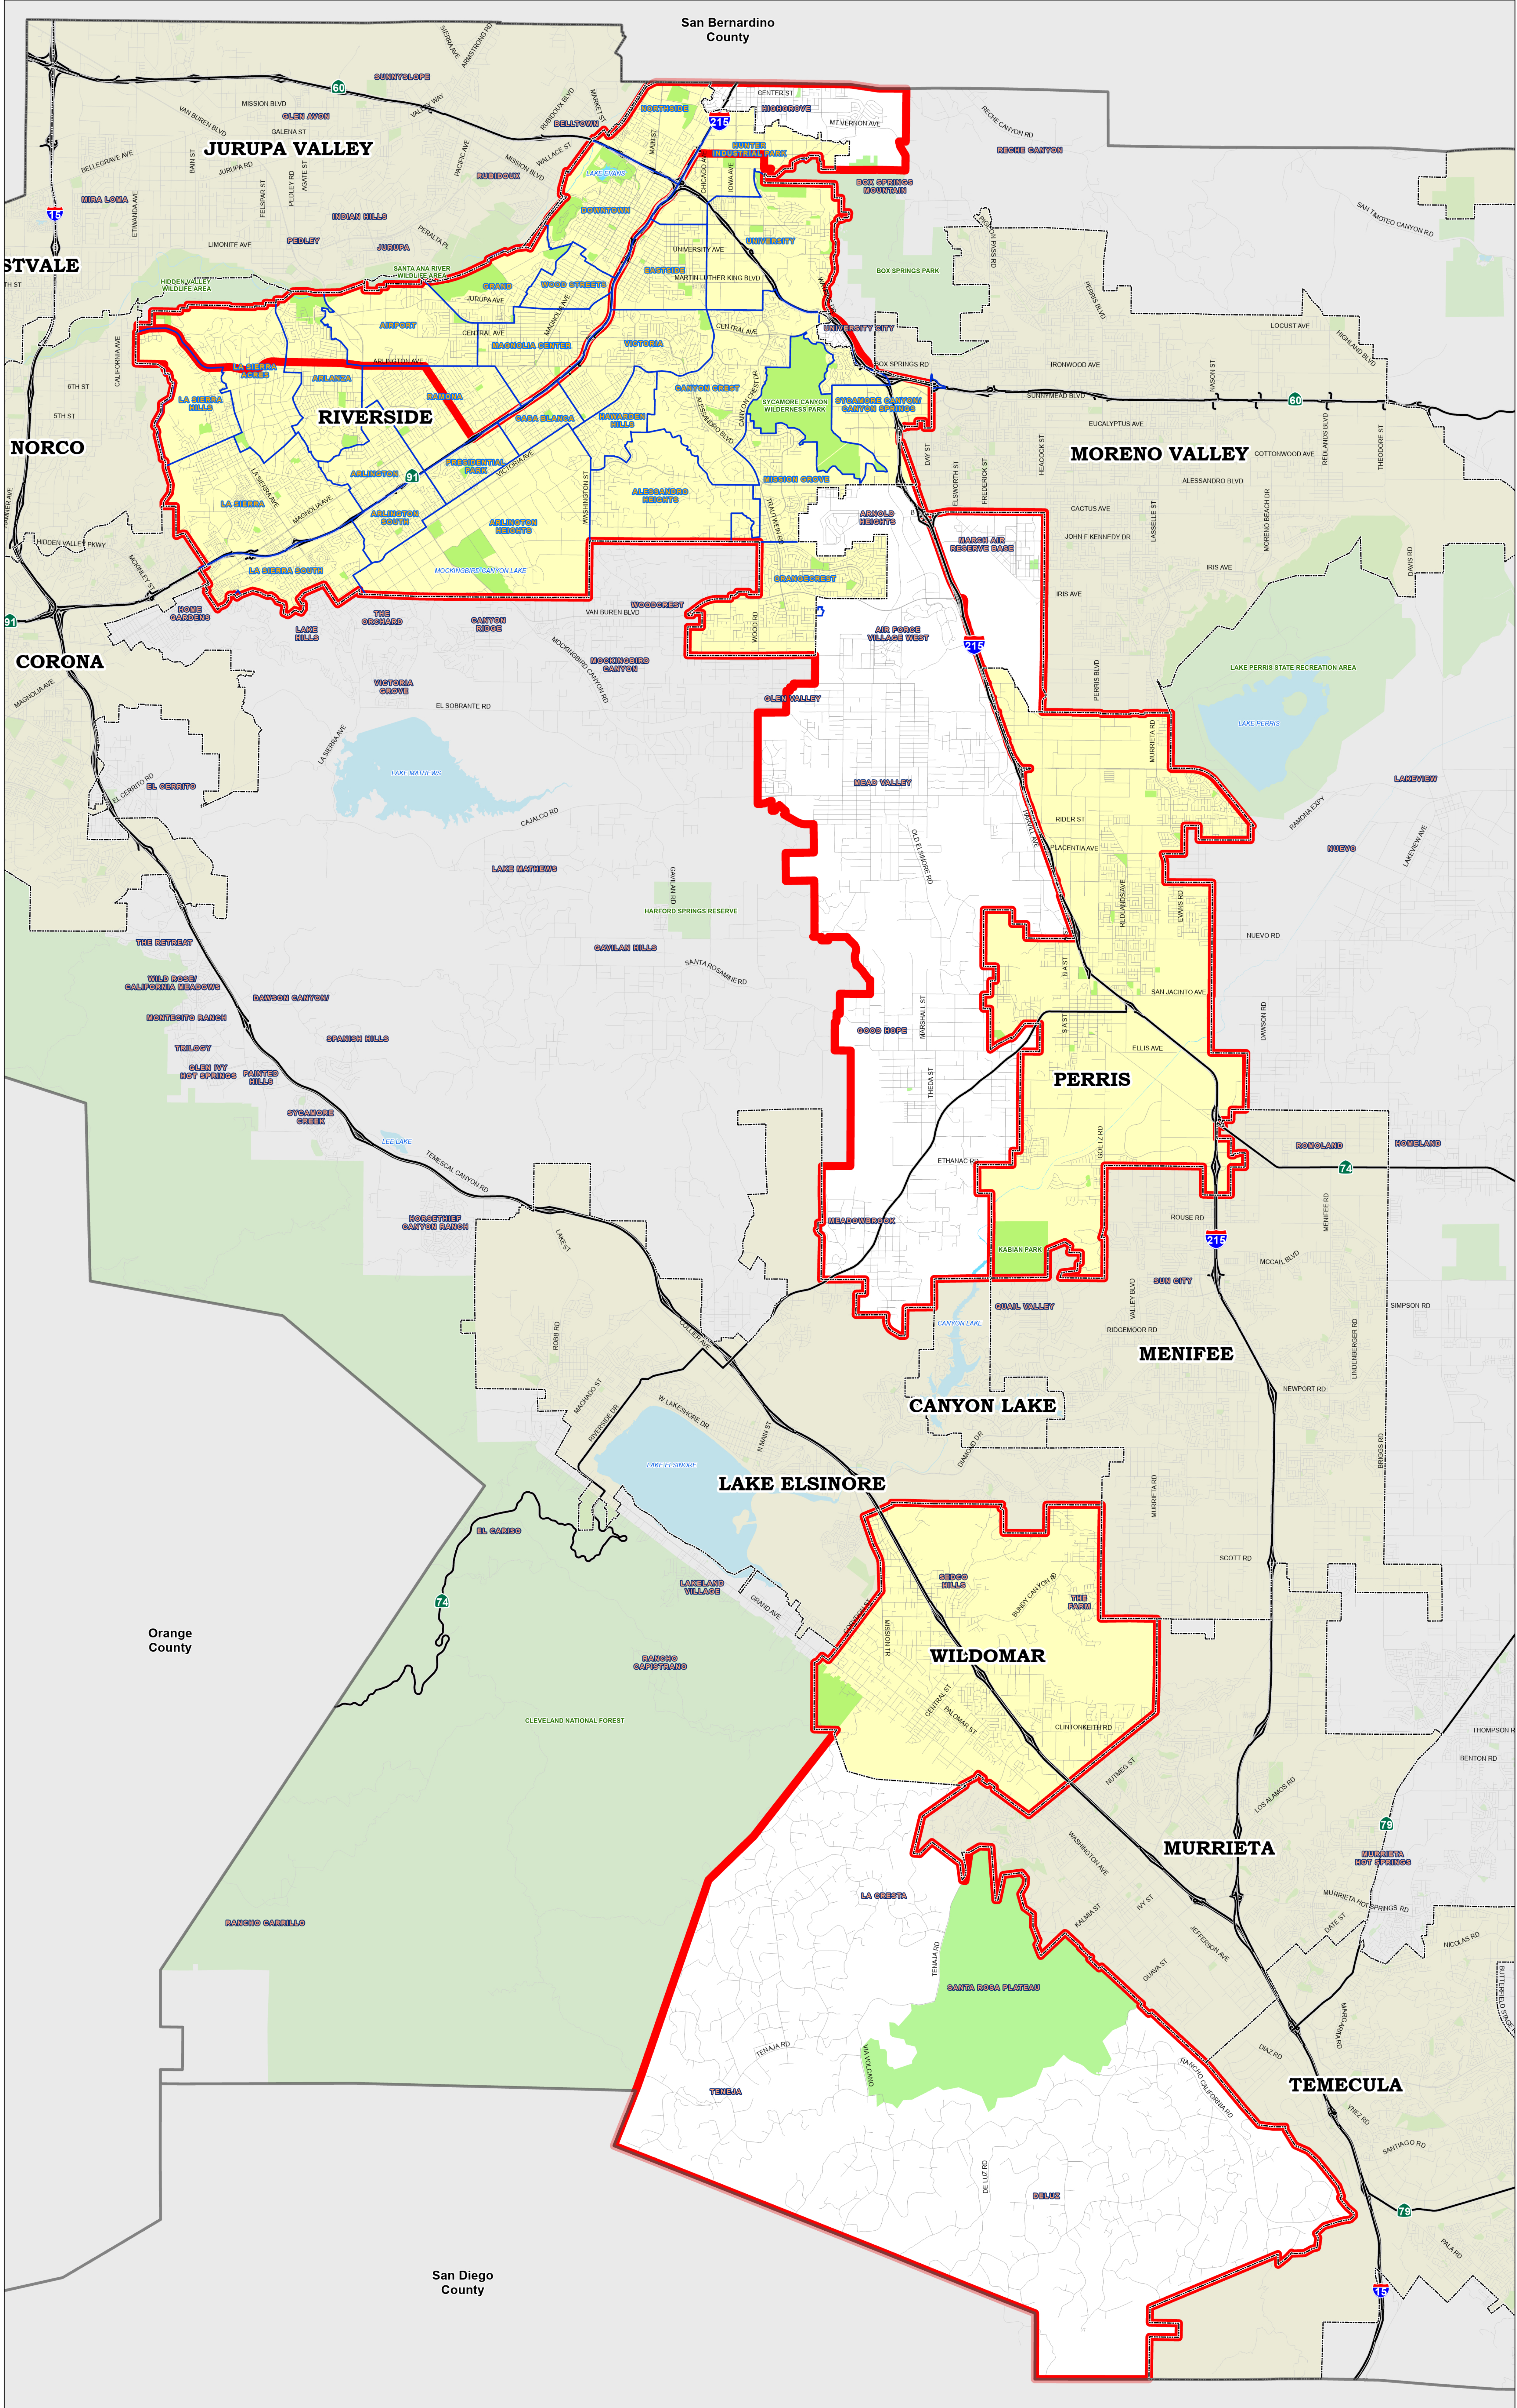

SUPERVISORIAL DISTRICT 1

County of Riverside

- Roads
- Highways
- City Boundaries
- Neighborhoods
- District 1 Boundary
- Parks
- Waterbodies

Supervisor Kevin Jeffries
District 1
(951) 955-1010

Representing the Cities of:
Riverside
Jurupa Valley (portion)
Perris
Wildomar

February 07, 2023

Vicinity Map Not To Scale